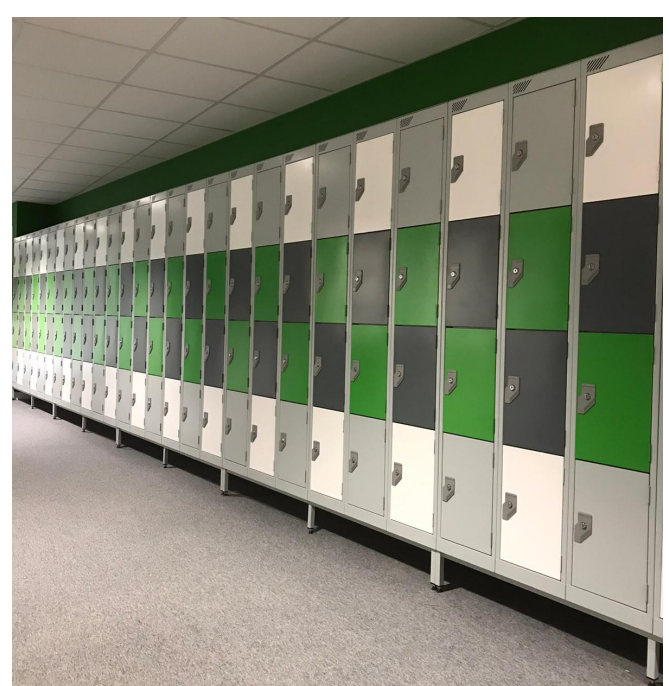

LOCKERS METAL
COLLECTION

HELMSMAN STANDARD POWDER COATED COLOURS

ICE
(BS 18 B 19)

ROYALE
(RAL 5002)

SMOKE
(RAL 7031)

FOREST GREEN
(BS 14 C 39)

SKYE
(BS 18 E 51)

CHERRY
(RAL 3031)

ROCKPOOL
(RAL 6027)

BLACK
(RAL 9005)

YELLOW
(RAL 1003)

PURE WHITE
(RAL 9010)

BLUSH
(RAL 4003)

SIGNAL WHITE
(RAL 9003)

PUMPKIN
(RAL 2010)

PURPLE
(RAL 4005)