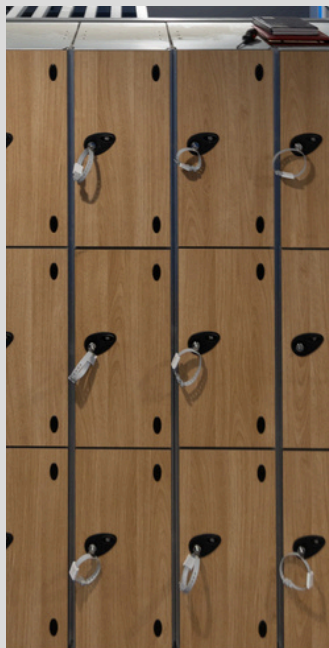

Wrist straps are a great accessory for the coin return locks as the keys will be secure with the user of the locker that has their personal belongings