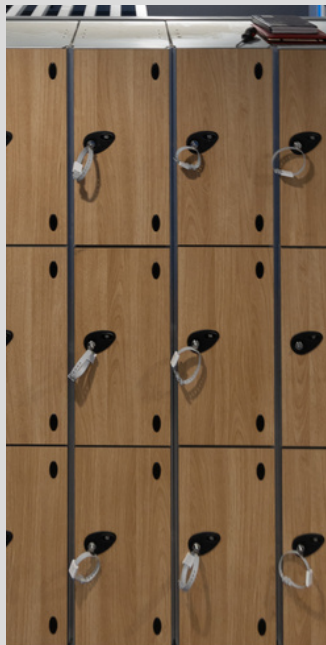

Wrist straps are a great accessory for the coin return locks as the keys will be secure with the user of the locker that has their personal belongings