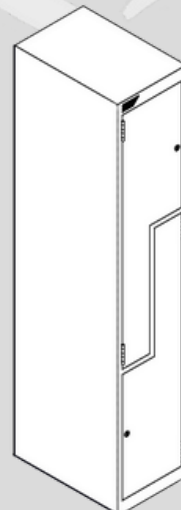

METAL Z LOCKERS

SPECIFICATION

Construction

Powder Coated Mild Steel, spot welded and pop riveted.

Nesting

Depending on size, lockers can be supplied as single units or nested in groups during the manufacturing process.

Door

Doors are attached to the left and right hand side of door frame upright with 'five knuckle' semi-concealed hinges per door. The inside of the door has a full length vertical 'stiffener' to provide greater rigidity.

Lock

Each door is fitted with a Camlock or Hasp and Staple lock as standard.

Hooks

Lockers are supplied with plastic hooks located on each side of the compartment.

Rails

Coat rails are fitted in locker compartments 300mm deep and over.

Numbering

Doors can be fitted with a plastic escutcheon plate around the lock, which can also act as a name card/locker number holder. Maximum of 4 numbers. Other numbering options are available.

Colours

Body is powder coated in colour 'Ice' as standard, colour options for doors can be selected from Helmsman's standard range.

Stands/Seats

Lockers can be provided with either stands or stands with seats on request.

Helmsman can also offer installation. Please ask the sales team for more information.

We're happy to match other specifications or bespoke requirements.

SUPPLYING
LEISURE
AND THE
EDUCATIONAL
INDUSTRY WITH
LOCKERS FOR
OVER
70 YEARS