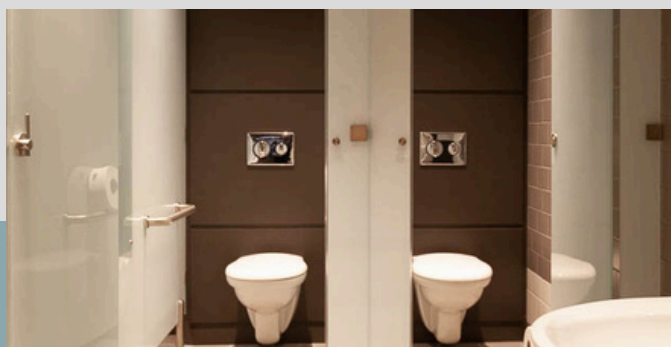

### **Key Features:**

Our Integrated Plumbing System Duct Panels are perfect for the leisure, education, commercial and healthcare sectors.

## **Size**

The size of the frame and IPS panels are manufactured to the size of the space and to suit the pipework behind the panels. Max height up to 3000mm. Ideal for toilets, urinals and basin units.