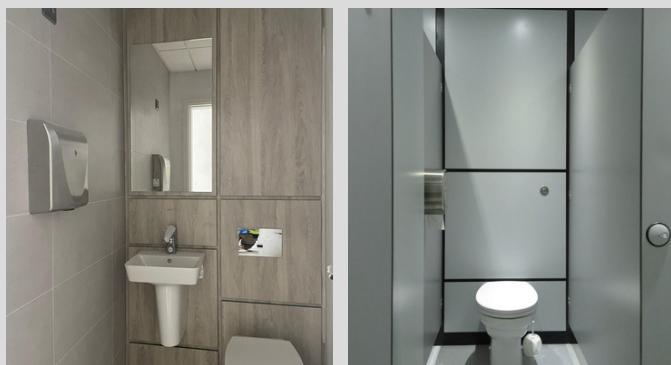

### **Key Features:**

Our Integrated Plumbing System Duct Panels are perfect for the leisure, education, commercial and healthcare sectors.

## **Size**

The size of the frame and IPS panels are manufactured to the size of the space and to suit the pipework behind the panels. Max height up to 3000mm. Ideal for toilets, urinals and basin units.