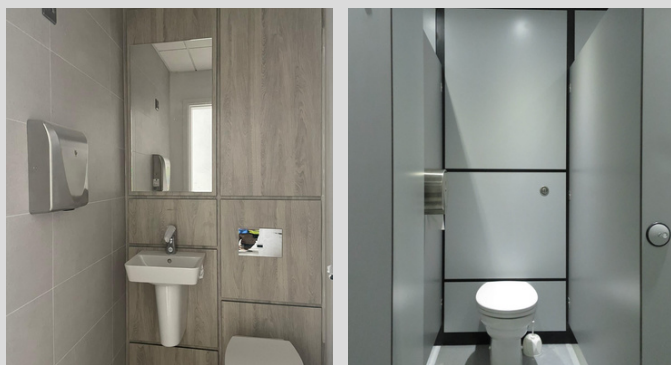

IPS FRAMES

SPECIFICATION

HELMSMAN

Key Features:

Our Integrated Plumbing System Duct Panels are perfect for the leisure, education, commercial and healthcare sectors.

Sizes:

Bespoke sizing designed to suit the individual project.

IPS FRAMES

SPECIFICATION

Material

Our framed IPS (Integrated Plumbing System) can be manufactured from timber or zinc plated wet spec metal offering a complete solution for projects where concealed plumbing and services are required.

Fixings

Adjustable feet with concealed floor fix.

Size

The size of the frame and IPS panels are manufactured to the size of the space and to suit the pipework behind the panels. Max height up to 3000mm. Ideal for toilets, urinals and basin units.

Colours

Decorative panels are manufactured from 12mm Solid Grade Laminate with a wide variety of colours and finishes to choose from.

Complete with accessible 'push pull' or 'lift' system.

Helmsman can also offer installation. Please ask the sales team for more information.