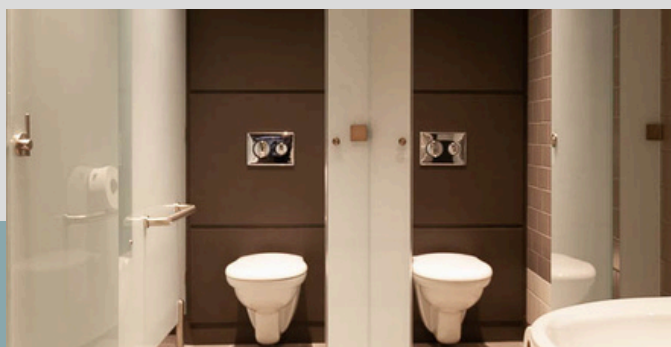

IPS FRAMES

SPECIFICATION

HELMSMAN

Key Features:

Our Integrated Plumbing System Duct Panels are perfect for the leisure, education, commercial and healthcare sectors.

Sizes:

Bespoke sizing designed to suit the individual project.

IPS FRAMES

SPECIFICATION

Material

Our framed IPS (Integrated Plumbing System) can be manufactured from timber or zinc plated wet spec metal offering a complete solution for projects where concealed plumbing and services are required.

Fixings

Adjustable feet with concealed floor fix.

Size

The size of the frame and IPS panels are manufactured to the size of the space and to suit the pipework behind the panels. Max height up to 3000mm. Ideal for toilets, urinals and basin units.