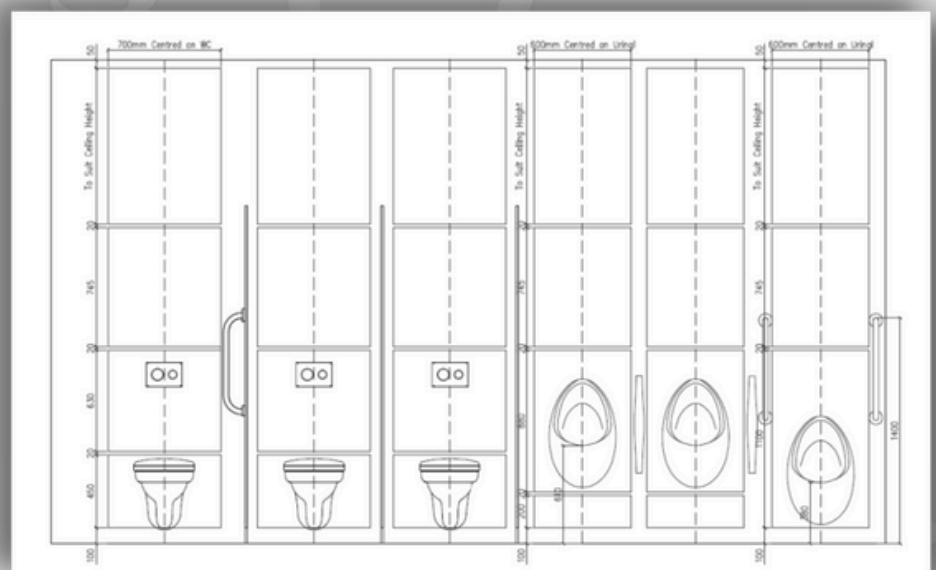

IPS FRAMES

SPECIFICATION

Material

Our framed IPS (Integrated Plumbing System) can be manufactured from timber or zinc plated wet spec metal offering a complete solution for projects where concealed plumbing and services are required.

Fixings

Adjustable feet with concealed floor fix.

Size

The size of the frame and IPS panels are manufactured to the size of the space and to suit the pipework behind the panels. Max height up to 3000mm. Ideal for toilets, urinals and basin units.

Colours

Decorative panels are manufactured from 12mm Solid Grade Laminate with a wide variety of colours and finishes to choose from.

Complete with accessible 'push pull' or 'lift' system.

Helmsman can also offer installation. Please ask the sales team for more information.

We're happy to match other specifications or bespoke requirements.

SUPPLYING
LEISURE
AND THE
EDUCATIONAL
INDUSTRY WITH
LOCKERS FOR
OVER
70 YEARS