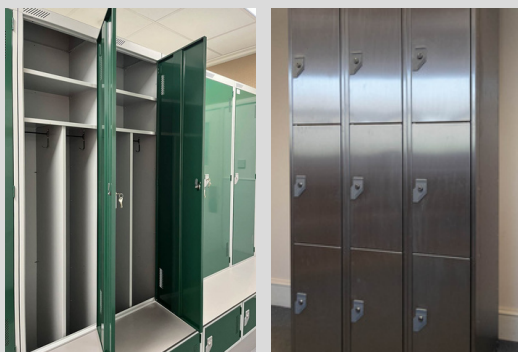

1 Northern Way
Bury St Edmunds
Suffolk
IP32 6NH

(+44) 01284 727626

sales@helmsman.co.uk

www.helmsman.co.uk